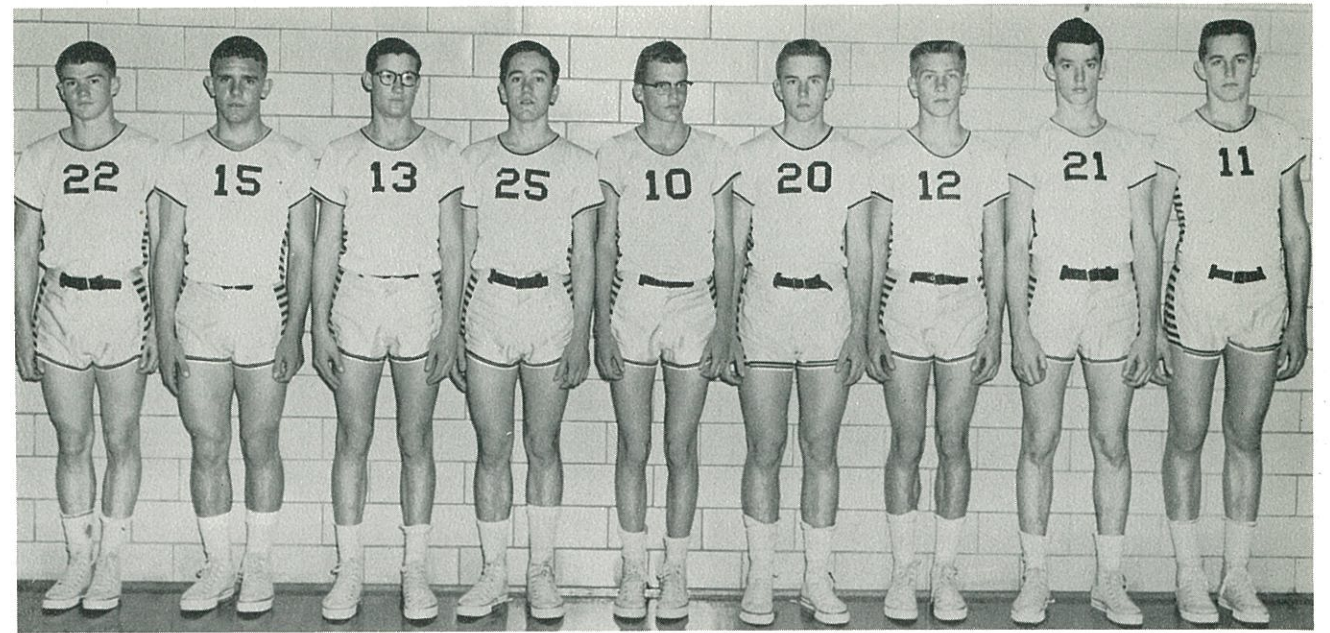

David Hammett

Ray Vejil

In the basket

Harold Dulin

Manager

Doyle Hicks

Manager

"B" SQUAD BASKETBALL TEAM

LEFT TO RIGHT: E.C. Jenkins, Charles Thompson, Gerald Speed, John Turner, Braxton Neely, Jimmy Spikes, Gene Smith, Ewell Burns, Jackie Probst.

Kermit Takes on Seminole

Two points for Jackets